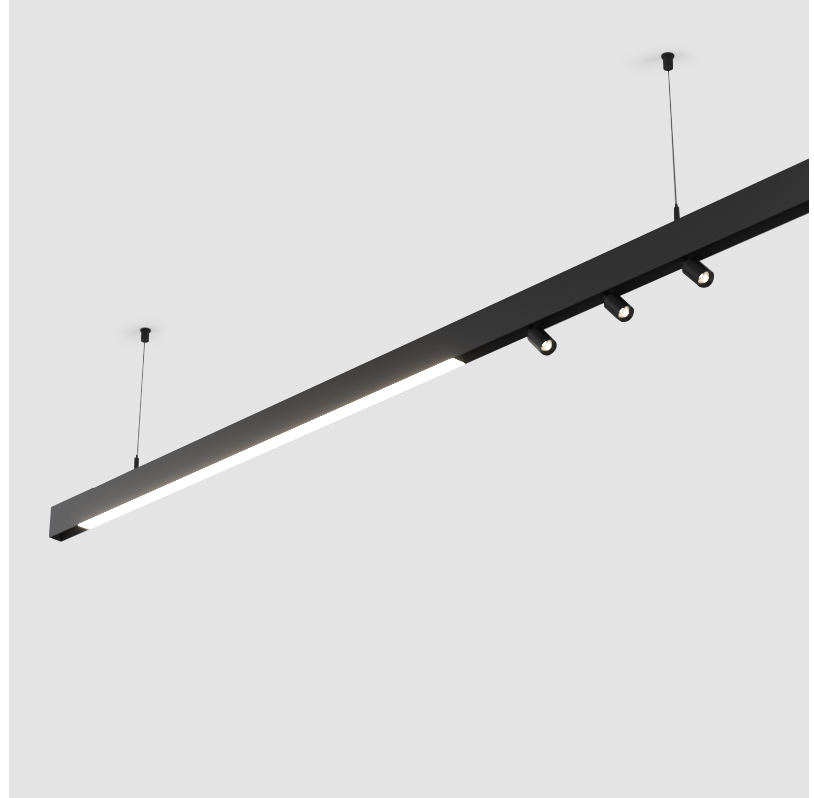

CLICKTRACK 30 SUSPENSION

A3CLK30-SUS-SYS

base number

1. To build a product code in our configurator select the specify button on the base model # product page
2. To build a manual product code on this datasheet choose from the options listed below in blue font and add the suffix to the base model #

GENERAL

Series: Clicktrack
Subseries: Clicktrack 30
Brand: Prolicht
Division: Architectural
Mounting Type: Suspension
Mounting Location: Ceiling
Subcategory: Profile

PHYSICAL

Fixture Finish: SSR / BKV / CWI / CRY / HAB / UFT / ITA / RUA / FTG / MYG / LOD / PUS / FRO / FUP / KIA / POP / BLS / SPG / MEY / GOH / GUM / CHC / COM / ABZ / JAG / OBR / MOS / ROR
Fixture Material: Extruded Aluminum

ELECTRICAL

Lamp Type: LED (Zhaga Standard)
Dimming: 0-10V Dimming
Driver Included: No
Driver Type: Constant Voltage - Universal
Input Voltage (V): 120 - 277
Constant Voltage (V): 48

LED

Lamp Life (hrs): 50000
Upon Request: Special Color Temperature Special LED RGB-W Tunable

OPTICAL

Upon Request: Special Beam Angle

RATINGS AND CERTIFICATIONS

Certified By: Certified for North American Standards
IP rating: IP20